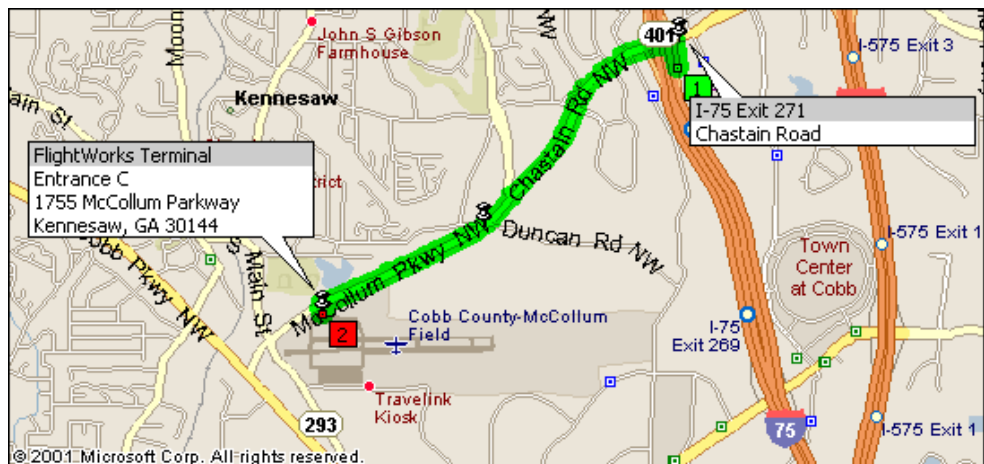

Local Map / Directions

- From downtown Atlanta, take I-75 north to exit 271 "Chastain Road".
- Turn **LEFT onto Chastain Road**. Chastain Road becomes McCollum Parkway NW.
- Go approximately **1.8 miles** from I-75 towards Old 41 / Main Street.
- After the 6th light, turn **LEFT at ENTRANCE C**.